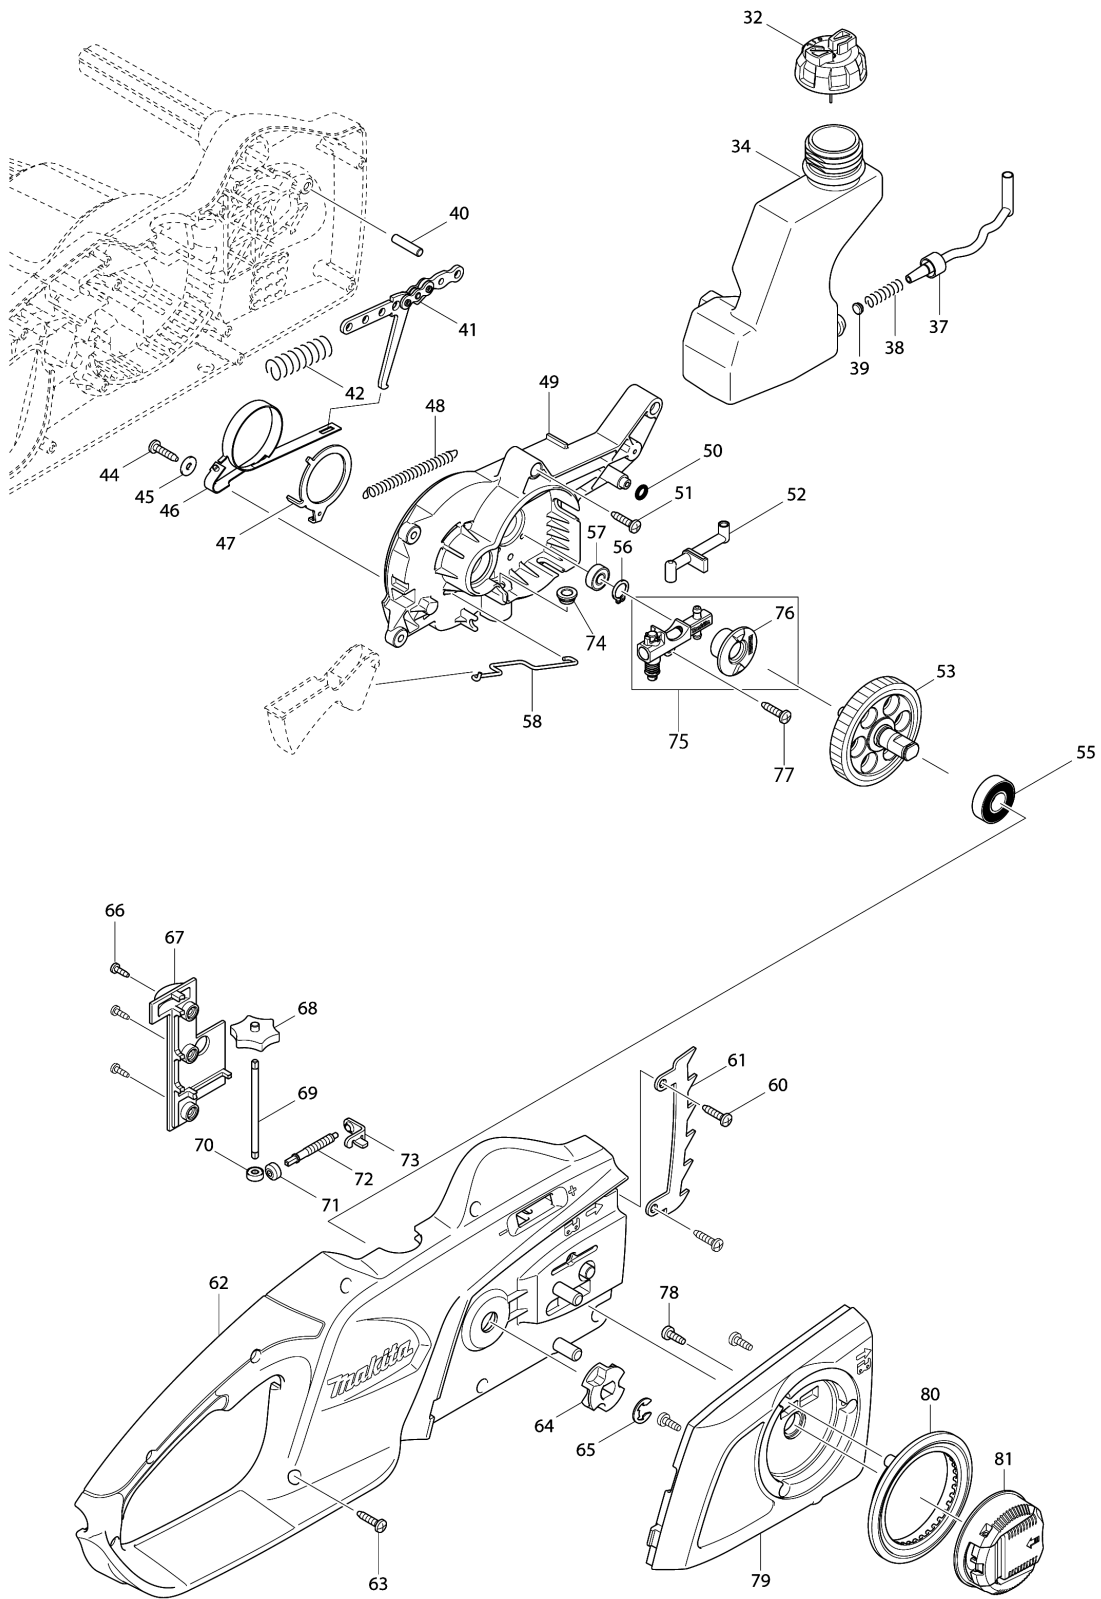

Model No.UC4041A 400MM ELECTRIC CHAIN SAW

Model No.UC4041A 400MM ELECTRIC CHAIN SAW

Model No.UC4041A 400MM ELECTRIC CHAIN SAW

Item	Parts No.	Description	I/C	QTY	New/Old	Opt. 1	Opt. 2	NOTE
001	266326-2	TAPPING SCREW 4X18		3				
002	454725-2	REAR COVER		1				
003	194984-3	CARBON BRUSH SET CB-132		1				
004	682211-5	RUBBER SLEEVE		2				
005	815A97-0	UC4041A NAME PLATE		1				
006	424600-6	FRONT GRIP		1				
007	266388-0	TAPPING SCREW 5X16		1				
008	253807-5	FLAT WASHER 5		1				
009	142279-8	FRONT HAND GUARD COMPLETE		1				
C10	802K54-7	INDICATION LABEL		1				
010	231640-5	TORSION SPRING 20		1				
011	187869-0	HOUSING SET		1				
C10	802G51-9	CAUTION LABEL		1				
D10		INC. 62						
012	650577-1	SWITCH SD-006-BB2AA-AA		1				
013	650716-3	SWITCH TGC31B		1				
014	233173-6	COMPRESSION SPRING 4		1	*			
014-1	233194-8	COMPRESSION SPRING 4	O	1				
015	416178-3	LOCK-OFF BUTTON		1				
016	455185-1	SWITCH LEVER		1				
018	266326-2	TAPPING SCREW 4X18		2				
019	687140-7	STRAIN RELIEF		1				
020	682574-9	CORD GUARD 10-90		1				
021	691025-1	POWER SUPPLY CORD 0.75-2-5.0		1				
022	210029-0	BALL BEARING 608ZZ		1				
023	681644-1	INSULATION WASHER		1				
024-1	593869-4	FIELD ASS'Y 220-240V		1	*			
C10	654069-2	RECEPTACLE		2	*			
C20	654208-4	RECEPTACLE		1	*			
024-2	590103-3	FIELD ASS'Y 220-240V	O	1				
C10	654086-2	RECEPTACLE		2				
C20	654199-9	RECEPTACLE		1				
025	266389-8	TAPPING SCREW 5X70		2				
026	513893-1	ARMATURE ASS'Y 220-240V		1	*			
D10		INC. 22,23,29			*			
026-1	511A83-6	ARMATURE ASS'Y 220-240V	S	1				
D10		INC. 22,23,29						
028	419238-0	BAFFLE PLATE		1				
029	211061-7	BALL BEARING 6000LLB		1				
030	227153-2	SPUR GEAR 12		1				
031	931403-6	HEX. NUT M8		1				
032	142282-9	TANK CAP COMPLETE		1				
034	454729-4	OIL TANK		1				
037	424602-2	OIL TUBE		1				
038	231975-4	SPRING		1				
039	416274-7	CAP		1				