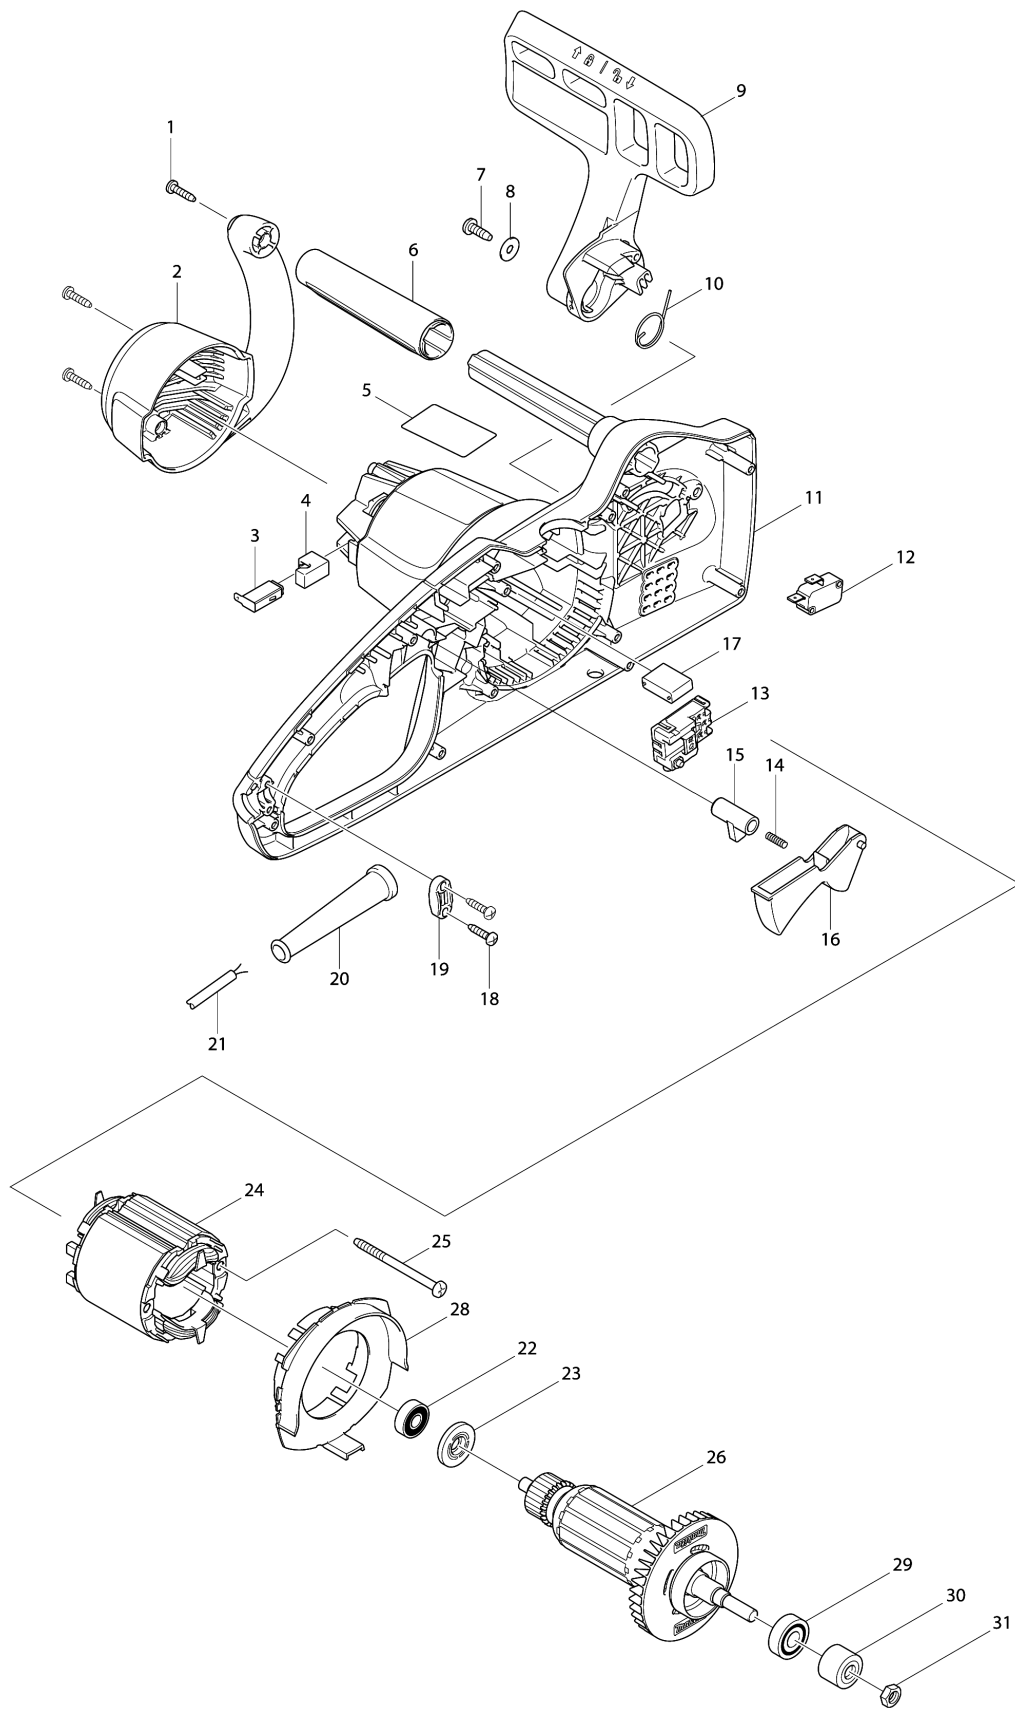

Model No.UC4041A 400MM ELECTRIC CHAIN SAW

Model No.UC4041A 400MM ELECTRIC CHAIN SAW

Model No.UC4041A 400MM ELECTRIC CHAIN SAW

Item	Parts No.	Description	I/C	QTY	New/Old	Opt. 1	Opt. 2	NOTE
001	266326-2	TAPPING SCREW 4X18		3				
002	454725-2	REAR COVER		1				
003	194984-3	CARBON BRUSH SET CB-132		1				
004	682211-5	RUBBER SLEEVE		2				
005	815A97-0	UC4041A NAME PLATE		1				
006	424600-6	FRONT GRIP		1				
007	266388-0	TAPPING SCREW 5X16		1				
008	253807-5	FLAT WASHER 5		1				
009	142279-8	FRONT HAND GUARD COMPLETE		1				
C10	802K54-7	INDICATION LABEL		1				
010	231640-5	TORSION SPRING 20		1				
011	187869-0	HOUSING SET		1				
C10	802G51-9	CAUTION LABEL		1				
D10		INC. 62						
012	650577-1	SWITCH SD-006-BB2AA-AA		1				
013	650716-3	SWITCH TGC31B		1				
014	233173-6	COMPRESSION SPRING 4		1	*			
014-1	233194-8	COMPRESSION SPRING 4	O	1				
015	416178-3	LOCK-OFF BUTTON		1				
016	455185-1	SWITCH LEVER		1				
018	266326-2	TAPPING SCREW 4X18		2				
019	687140-7	STRAIN RELIEF		1				
020	682574-9	CORD GUARD 10-90		1				
021	691025-1	POWER SUPPLY CORD 0.75-2-5.0		1				
022	210029-0	BALL BEARING 608ZZ		1				
023	681644-1	INSULATION WASHER		1				
024-1	593869-4	FIELD ASS'Y 220-240V		1	*			
C10	654069-2	RECEPTACLE		2	*			
C20	654208-4	RECEPTACLE		1	*			
024-2	590103-3	FIELD ASS'Y 220-240V	O	1				
C10	654086-2	RECEPTACLE		2				
C20	654199-9	RECEPTACLE		1				
025	266389-8	TAPPING SCREW 5X70		2				
026	513893-1	ARMATURE ASS'Y 220-240V		1	*			
D10		INC. 22,23,29			*			
026-1	511A83-6	ARMATURE ASS'Y 220-240V	S	1				
D10		INC. 22,23,29						
028	419238-0	BAFFLE PLATE		1				
029	211061-7	BALL BEARING 6000LLB		1				
030	227153-2	SPUR GEAR 12		1				
031	931403-6	HEX. NUT M8		1				
032	142282-9	TANK CAP COMPLETE		1				
034	454729-4	OIL TANK		1				
037	424602-2	OIL TUBE		1				
038	231975-4	SPRING		1				
039	416274-7	CAP		1				