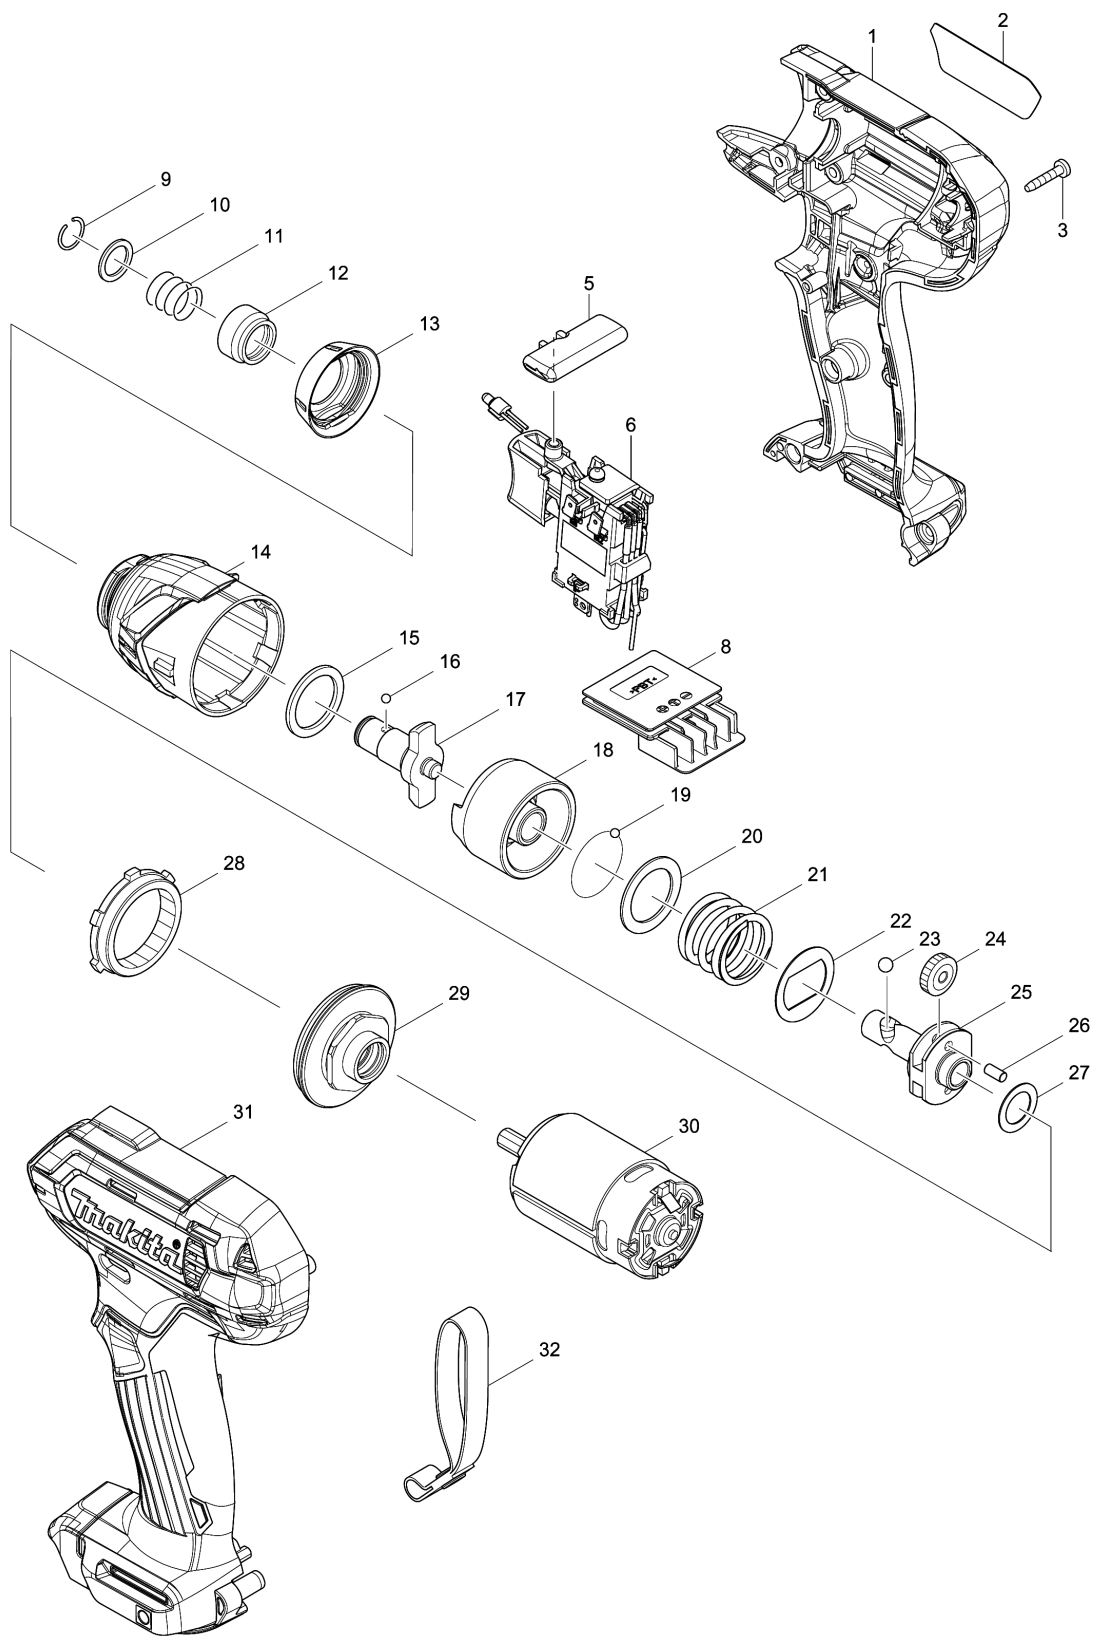

Model No.TD110D CORDLESS IMPACT DRIVER

Model No.TD110D CORDLESS IMPACT DRIVER

Item	Parts No.	Description	I/C	QTY	New/Old	Opt. 1	Opt. 2	NOTE
001	183B49-8	HOUSING SET		1				
C10	252126-6	HEX. LOCK NUT M4-7		2				
D10		INC. 31						
002	851G86-7	TD110D NAME PLATE		1	*			
002-1	851G85-9	TD110D NAME PLATE	<	1				
003	266429-2	TAPPING SCREW 3X16		8				
005	456039-5	F/R CHANGE LEVER		1				
006	632F43-6	SWITCH UNIT		1	*			
C10	620463-0	LED CIRCUIT		1	*			
006-1	632J77-3	SWITCH UNIT	<	1				
C10	620625-0	LED CIRCUIT		1				
008	644813-5	TERMINAL		1				
009	231965-7	RING SPRING 10		1				
010	267143-3	FLAT WASHER 11		1				
011	233005-7	COMPRESSION SPRING 13		1				
012	324711-6	BIT SLEEVE		1				
013	424737-9	BUMPER		1				
014	143277-5	HAMMER CASE COMPLETE		1				
015	261140-1	NYLON WASHER 20		1				
016	216019-1	STEEL BALL 3		2				
017	324896-8	ANVIL N		1				
018	324894-2	HAMMER		1				
019	216019-1	STEEL BALL 3		24				
020	267380-9	FLAT WASHER 20		1				
021	234064-4	COMPRESSION SPRING 21		1				
022	267813-4	WASHER 21		1				
023	216002-8	STEEL BALL 4.8		2				
024	227213-0	SPUR GEAR 17		2				
025	324897-6	SPINDLE		1				
026	268217-3	PIN 3.5		2				
027	253052-2	FLAT WASHER 12		1				
028	227215-6	INTERNAL GEAR 43		1				
029	158671-8	BEARING BOX COMPLETE		1				
030	629163-9	DC MOTOR		1				
031	183B49-8	HOUSING SET		1				
C10	252126-6	HEX. LOCK NUT M4-7		2				
D10		INC. 1						
A01	266622-8	+ TRUSS HEAD SCREW M4X12		1				
A02	346909-5	HOOK		1				
A03	784202-3	PHILLIPS BIT 2-45		1	*			
A03-1	784043-7	+BIT 2-45	O	1				
A04B	456128-6	BATTERY COVER		1				
A05B	***DC10WD	DC10WD BATTERY CHARGER		1				
D10		COMPO-PARTS						
A06B	197393-5	BATTERY BL1016 SET		2				
A07B	821661-1	PLASTIC CARRYING CASE		1				
C10	417724-5	LATCH		2				