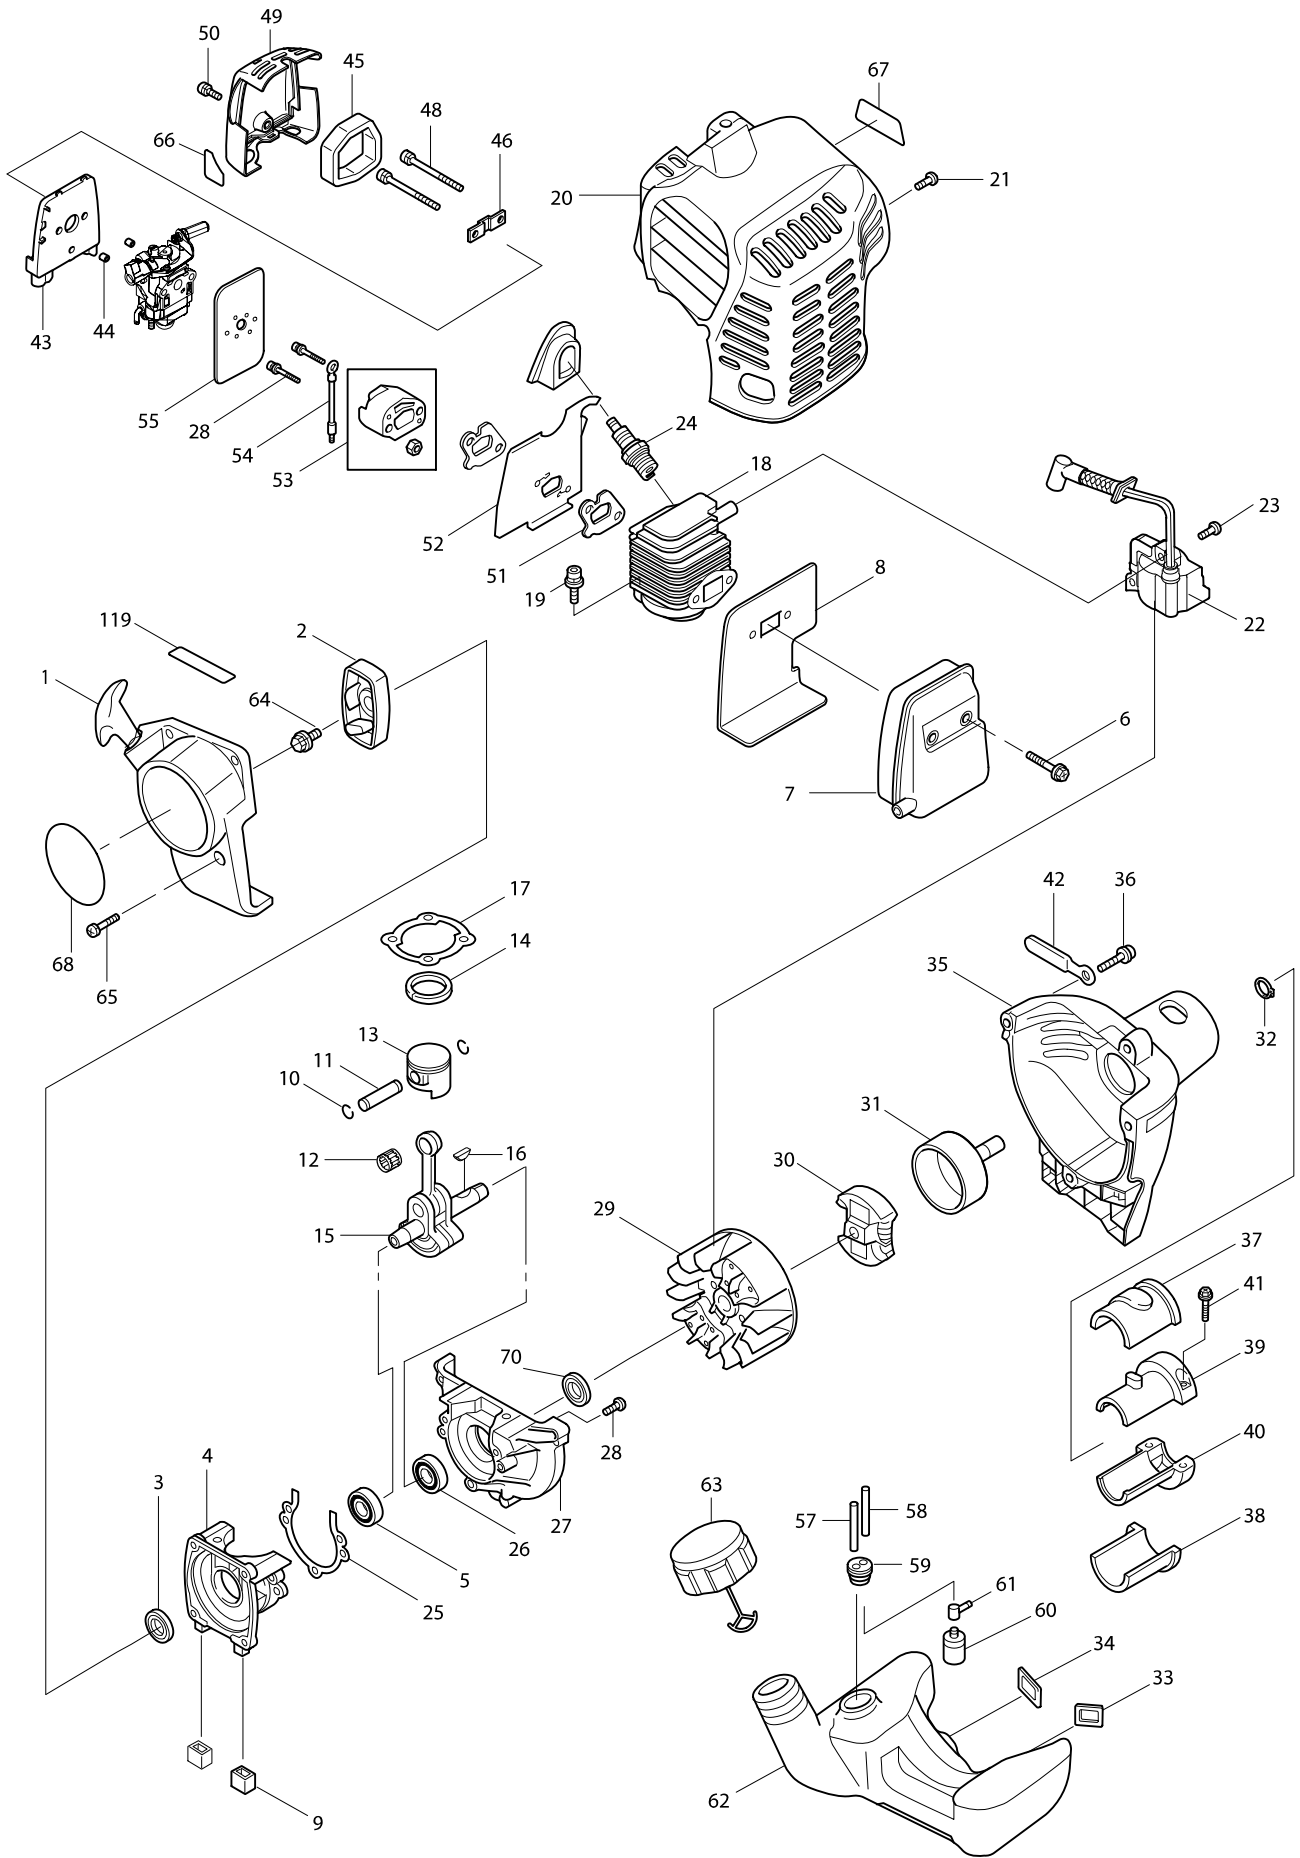

Model No. EM2500U BRUSH CUTTER