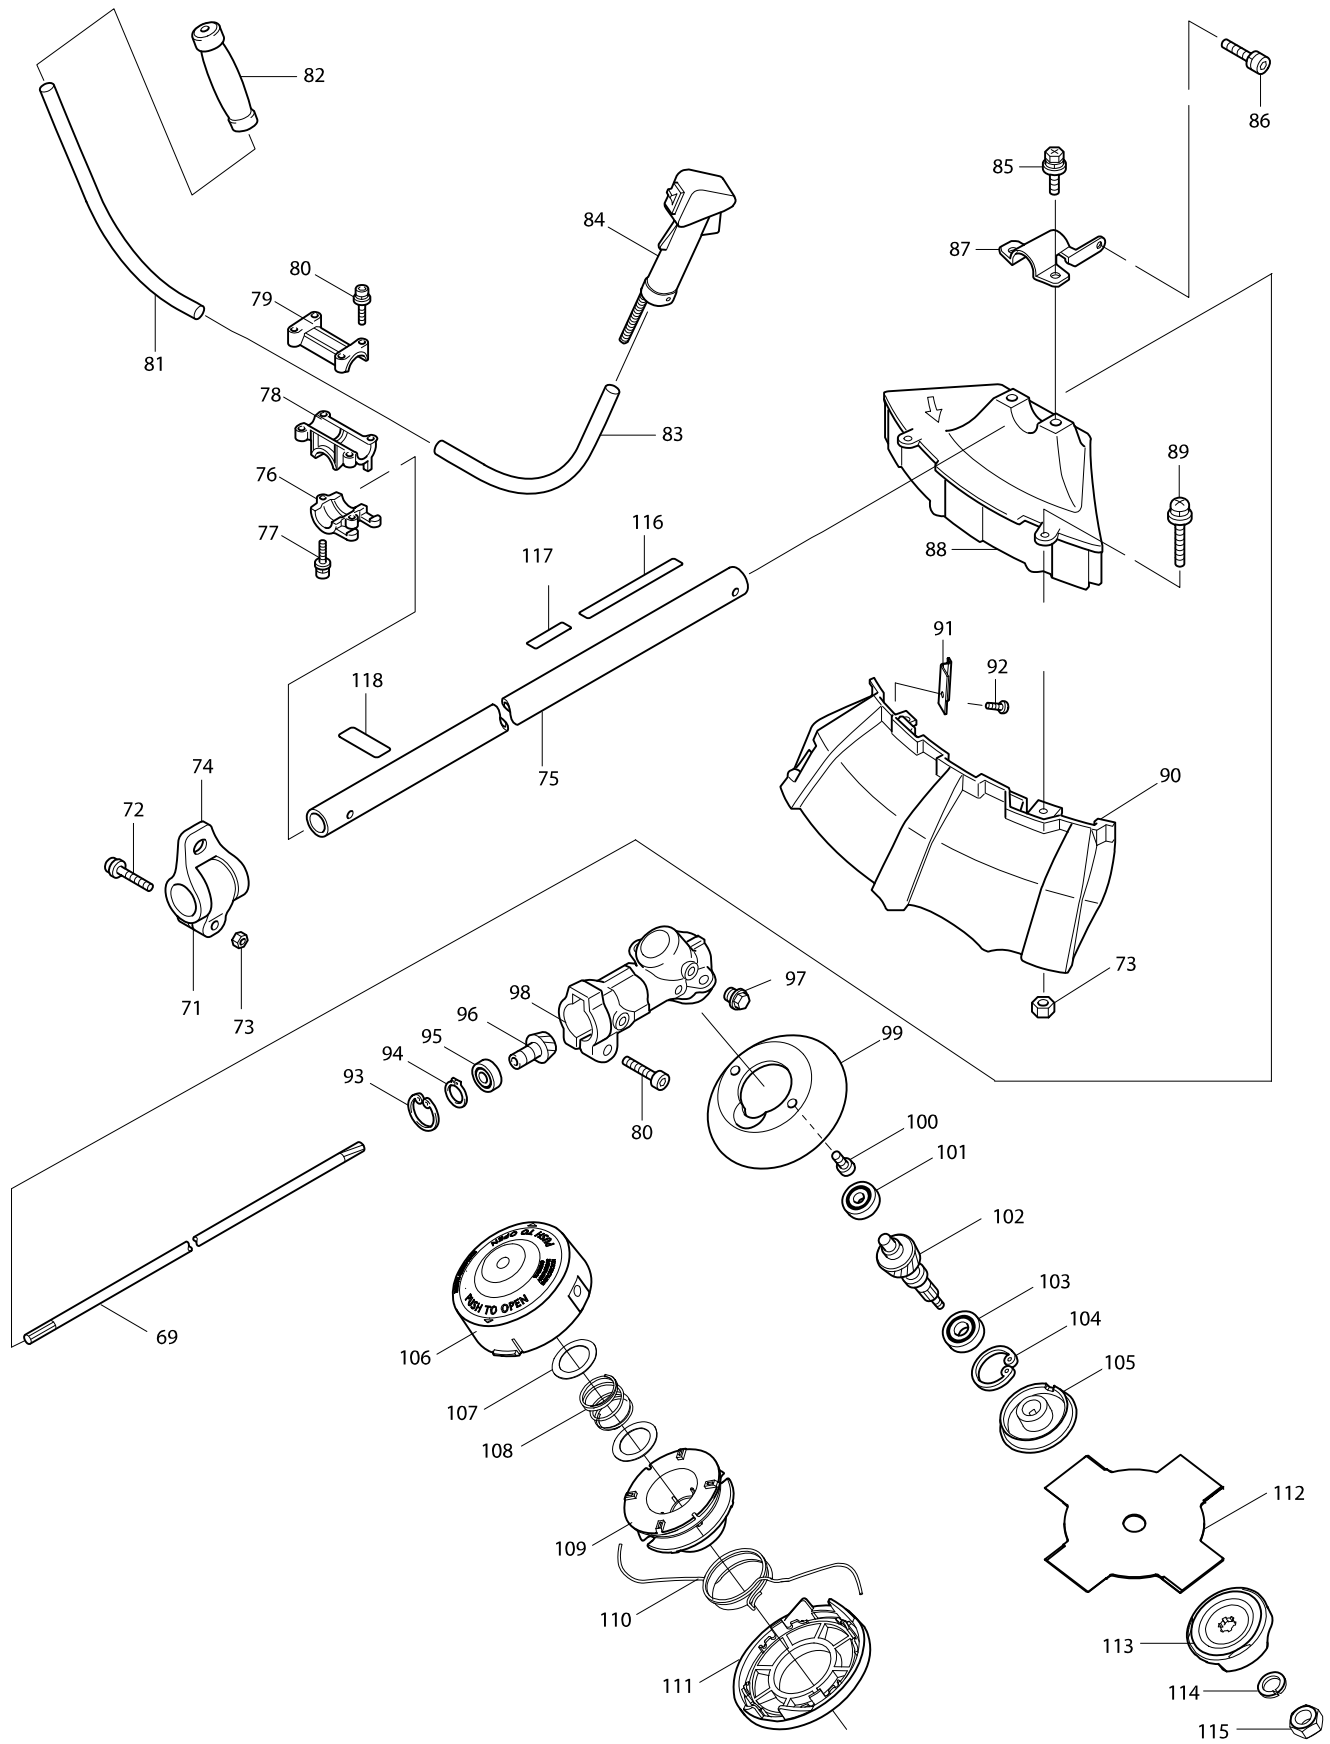

Model No. EM2500U BRUSH CUTTER