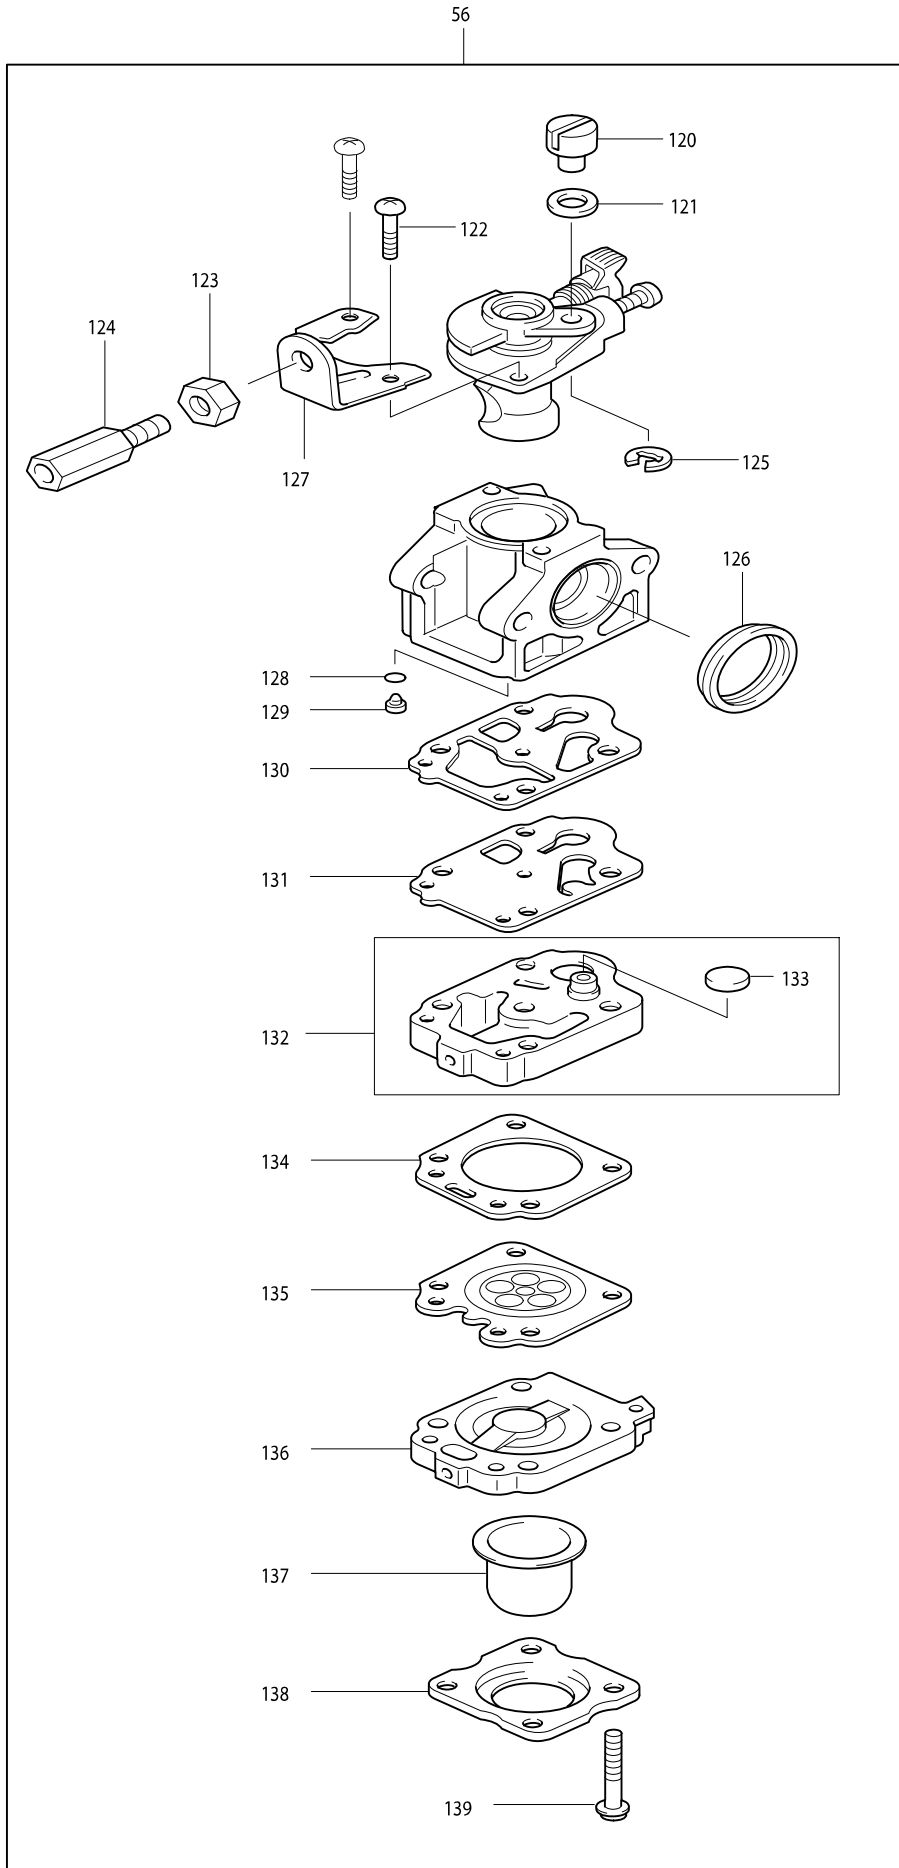

Model No. EM2500U BRUSH CUTTER

Model No. EM2500U BRUSH CUTTER

Item	Parts No.	Description	I/C	QTY	N/O	Opt. 1	Opt. 2	NOTE
001	DA00000062	STARTER,REWIND ASS'Y		1				
002	DA00000063	PULLEY		1				
003	DA00000064	OIL SEAL		1				
004	DA00000065	CRANKCASE 2 ASS'Y		1				
D10		INC. 3,5						
005	DA00000066	BALL BEARING 6001C3		1				
006	DA00000067	SOCKET HEAD BOLT M5X45		2				
007	DA00000068	MUFFLER		1				
008	DA00000069	MUFFLER GASKET		1				
009	DA00000070	DAMPER		2				
010	DA00000071	CLIP		2				
011	DA00000072	PISTON PIN		1				
012	DA00000073	NEEDLE BEARING 8		1				
013	DA00000074	PISTON		1				
014	DA00000075	PISTON RING		1				
015	DA00000076	CRANKSHAFT COMPLETE		1				
016	DA00000077	WOODRUFF KEY		1				
017	DA00000078	CYLINDER GASKET		1				
018	DA00000079	CYLINDER		1				
019	DA00000080	SOCKET HEAD BOLT M5X20		2				
020	DA00000081	CYLINDER COVER		1				
021	DA00000082	TAPPING SCREW 5X14		1				
022	DA00000083	IGNITION COIL		1				
023	DA00000084	SCREW ASS'Y M4X20		2				
024	DA00000085	SPARK PLUG		1	*			
024-1	168648-5	SPARK PLUG (BPMR7A)	O	1				
025	DA00000086	CRANKCASE GASKET		1				
026	DA00000066	BALL BEARING 6001C3		1				
027	DA00000087	CRANKCASE 1 ASS'Y		1				
D10		INC. 26,70						
028	DA00000088	SCREW M5X25		5				
029	DA00000089	FLYWHEEL		1				
030	DA00000090	CLUTCH ASS'Y		1				
031	DA00000091	CLUTCH DRUM COMPLETE		1				
032	DA00000092	OUTER SNAP RING		1				
033	DA00000093	PLATE		1				
034	DA00000094	PLATE		1				
035	DA00000095	CLUTCH CASE COMPLETE		1				
036	DA00000096	SCREW & WASHER ASS'Y		4				
037	DA00000097	PIPE DAMPER 1		1				
038	DA00000098	PIPE DAMPER 2		1				
039	DA00000099	PIPE BRACKET 1		1				
040	DA00000100	PIPE BRACKET 2		1				
041	DA00000101	SOCKET HEAD BOLT M5X18		2				
042	DA00000102	CLAMP		1				
043	DA00000103	CLEANER PLATE COMPLETE		1				
044	DA00000104	SPACER		2				
045	DA00000105	AIR CLEANER ELEMENT		1