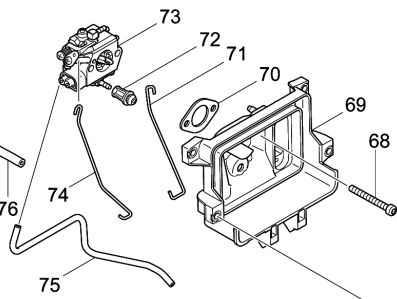

Model No.EK7651H POWER CUTTER