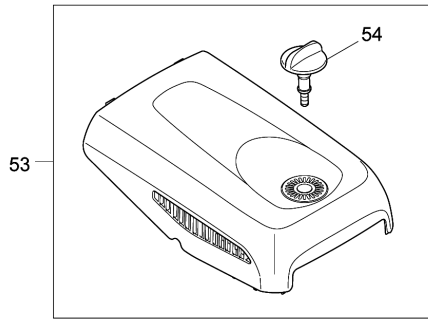

Model No.EK7651H POWER CUTTER