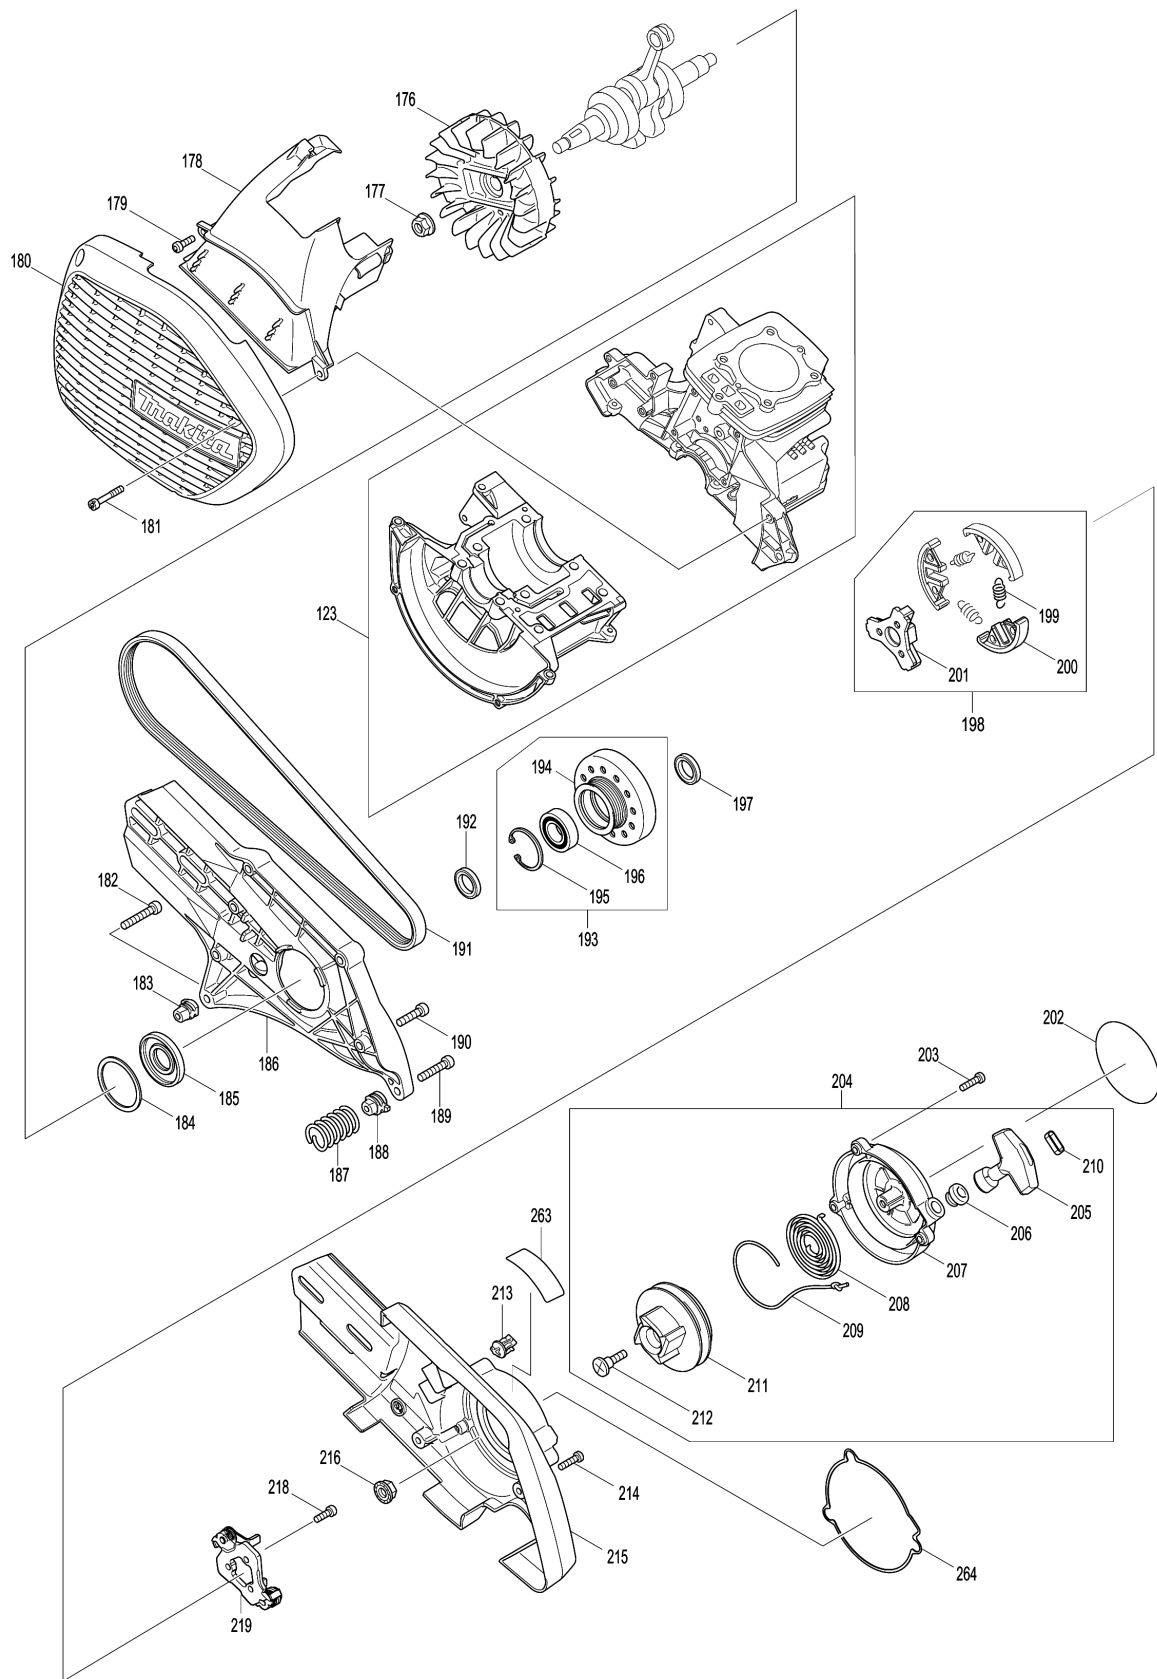

Model No.EK7651H POWER CUTTER