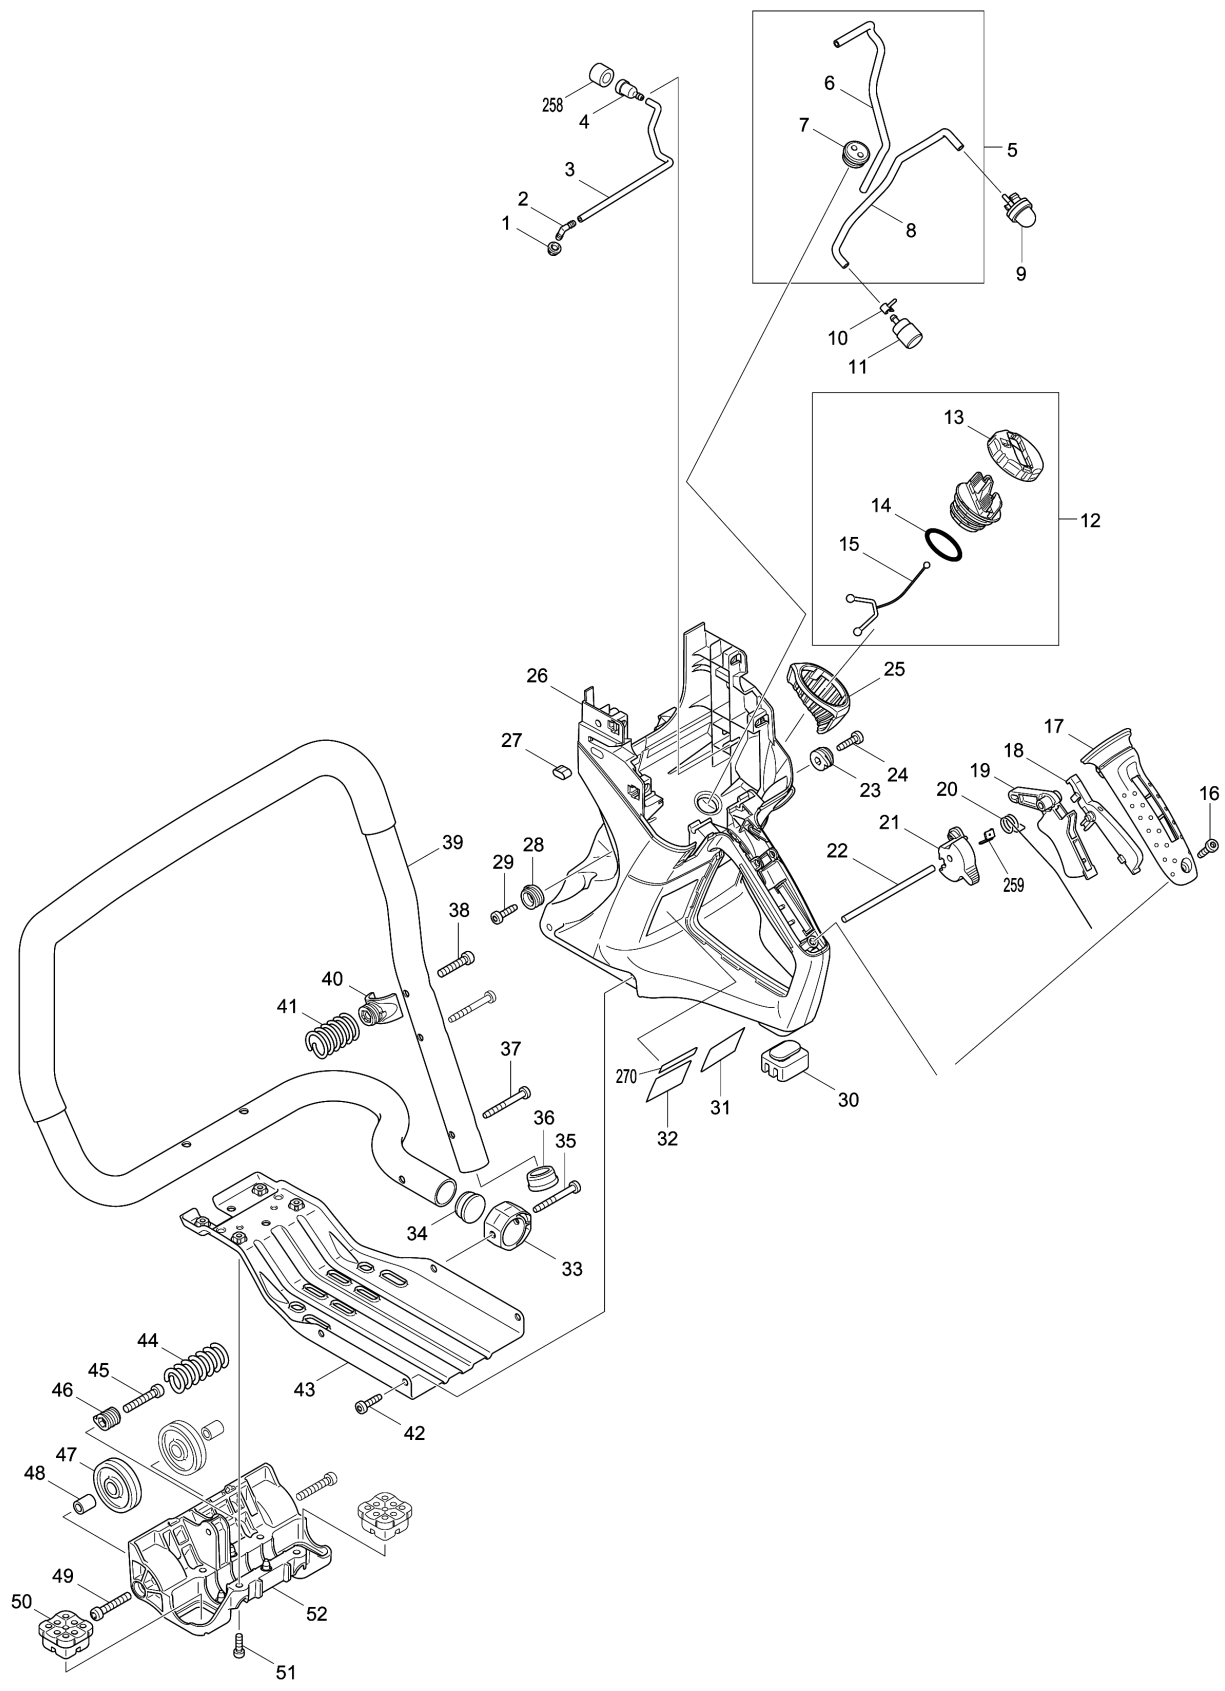

Model No.EK7651H POWER CUTTER