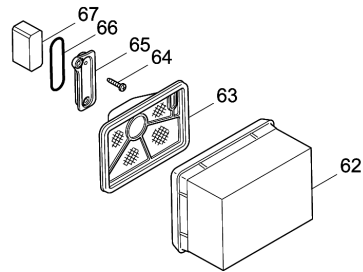

Model No.EK7651H POWER CUTTER