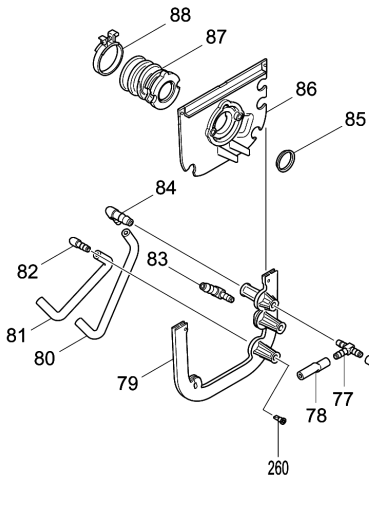

Model No.EK7651H POWER CUTTER