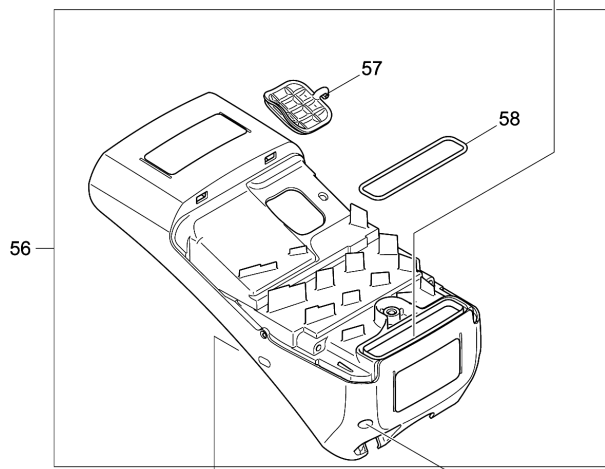

Model No.EK7651H POWER CUTTER