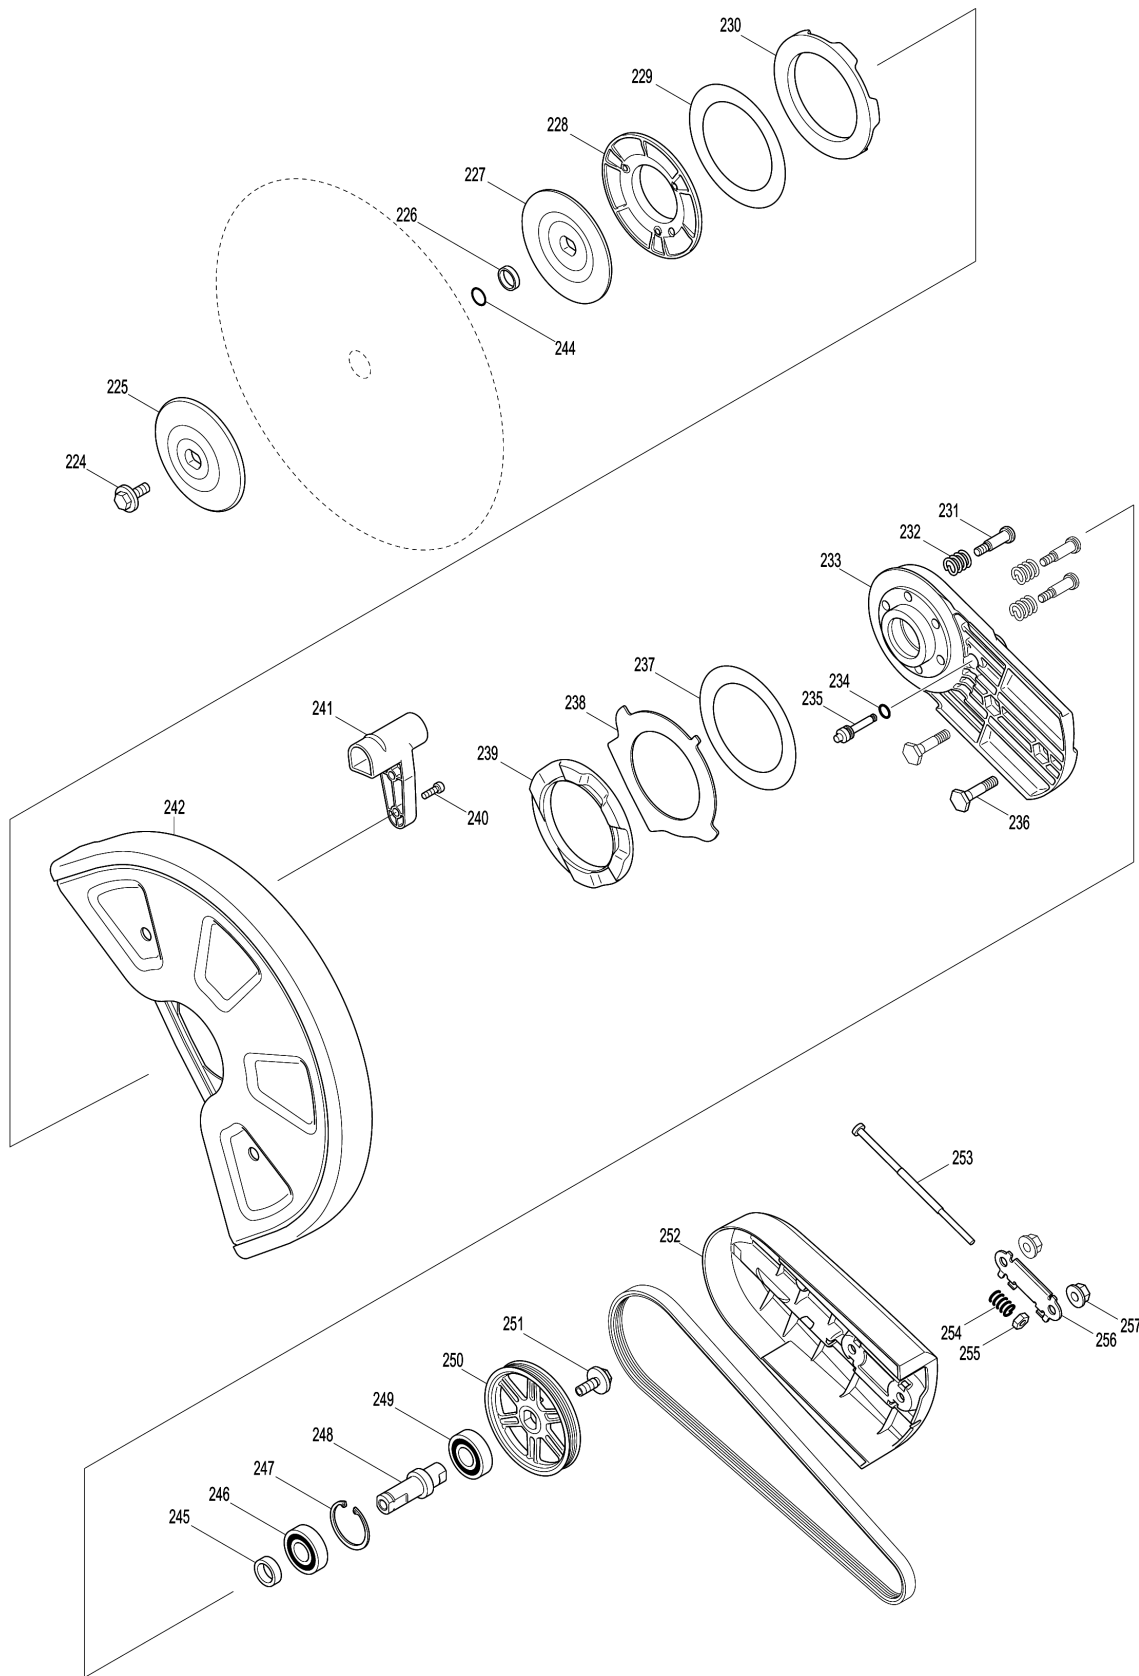

Model No.EK7651H POWER CUTTER