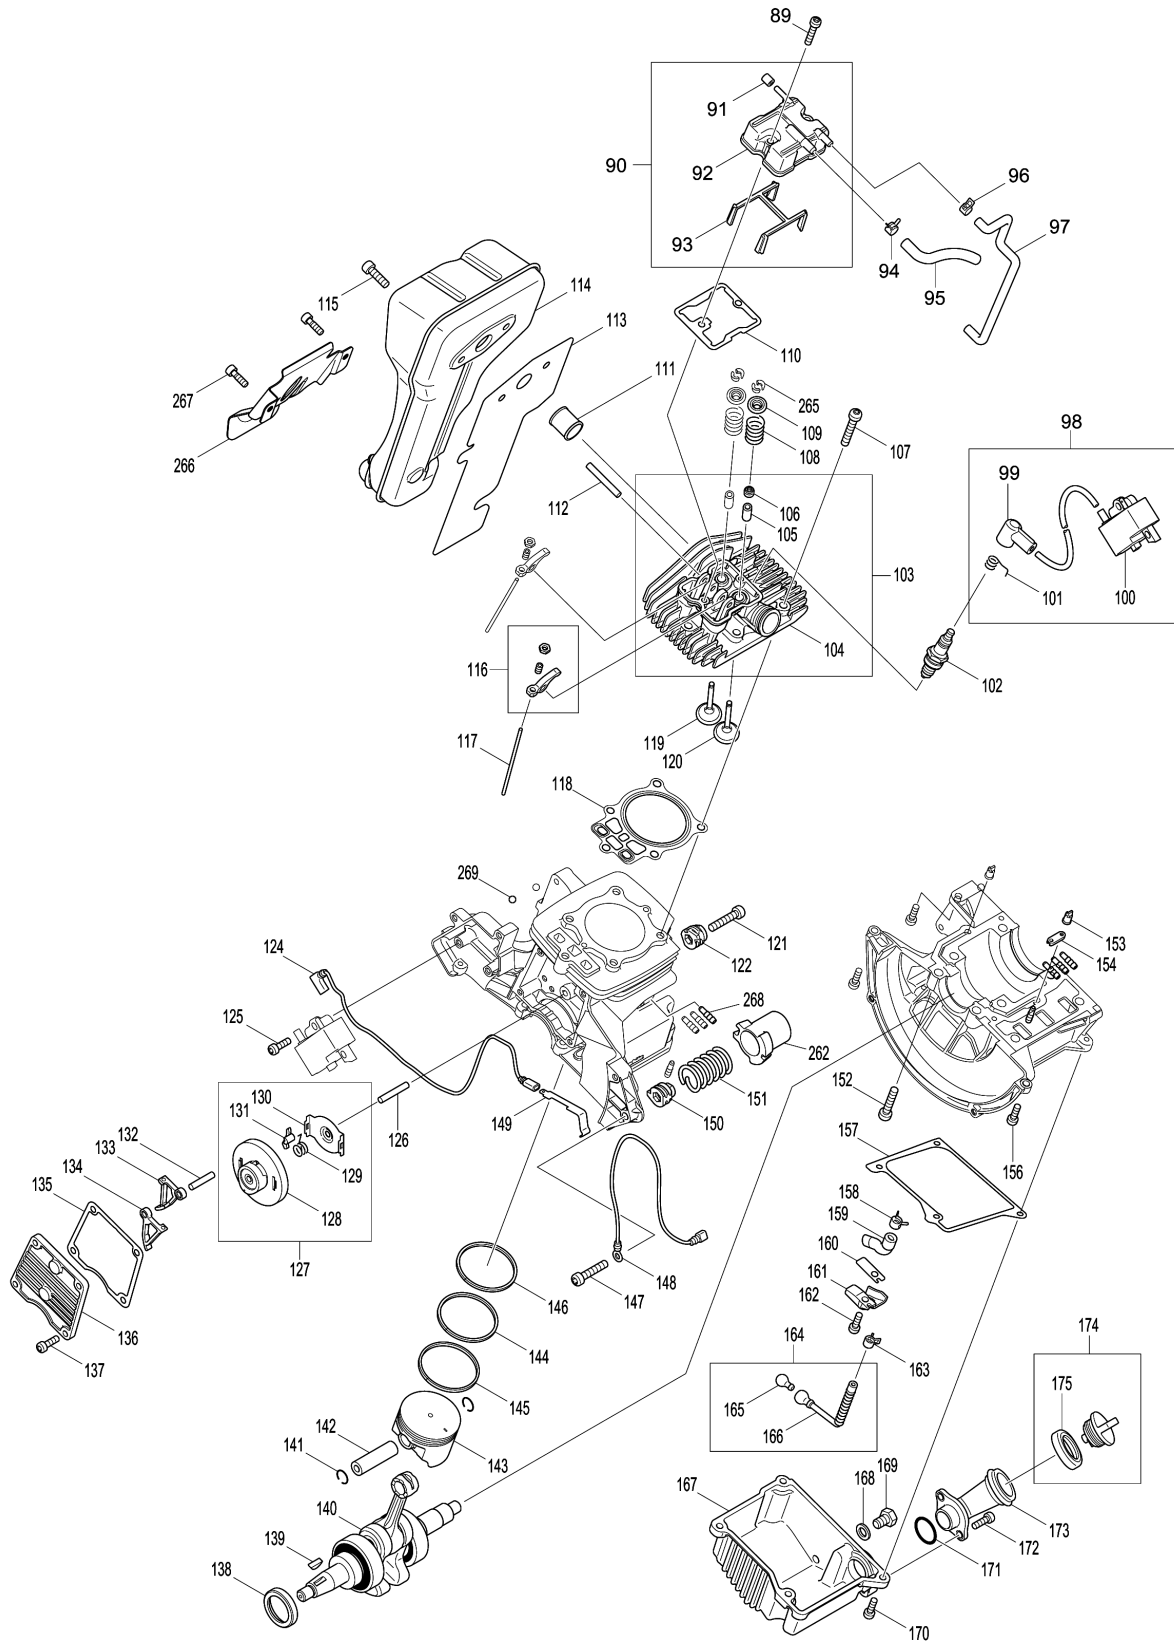

Model No.EK7651H POWER CUTTER