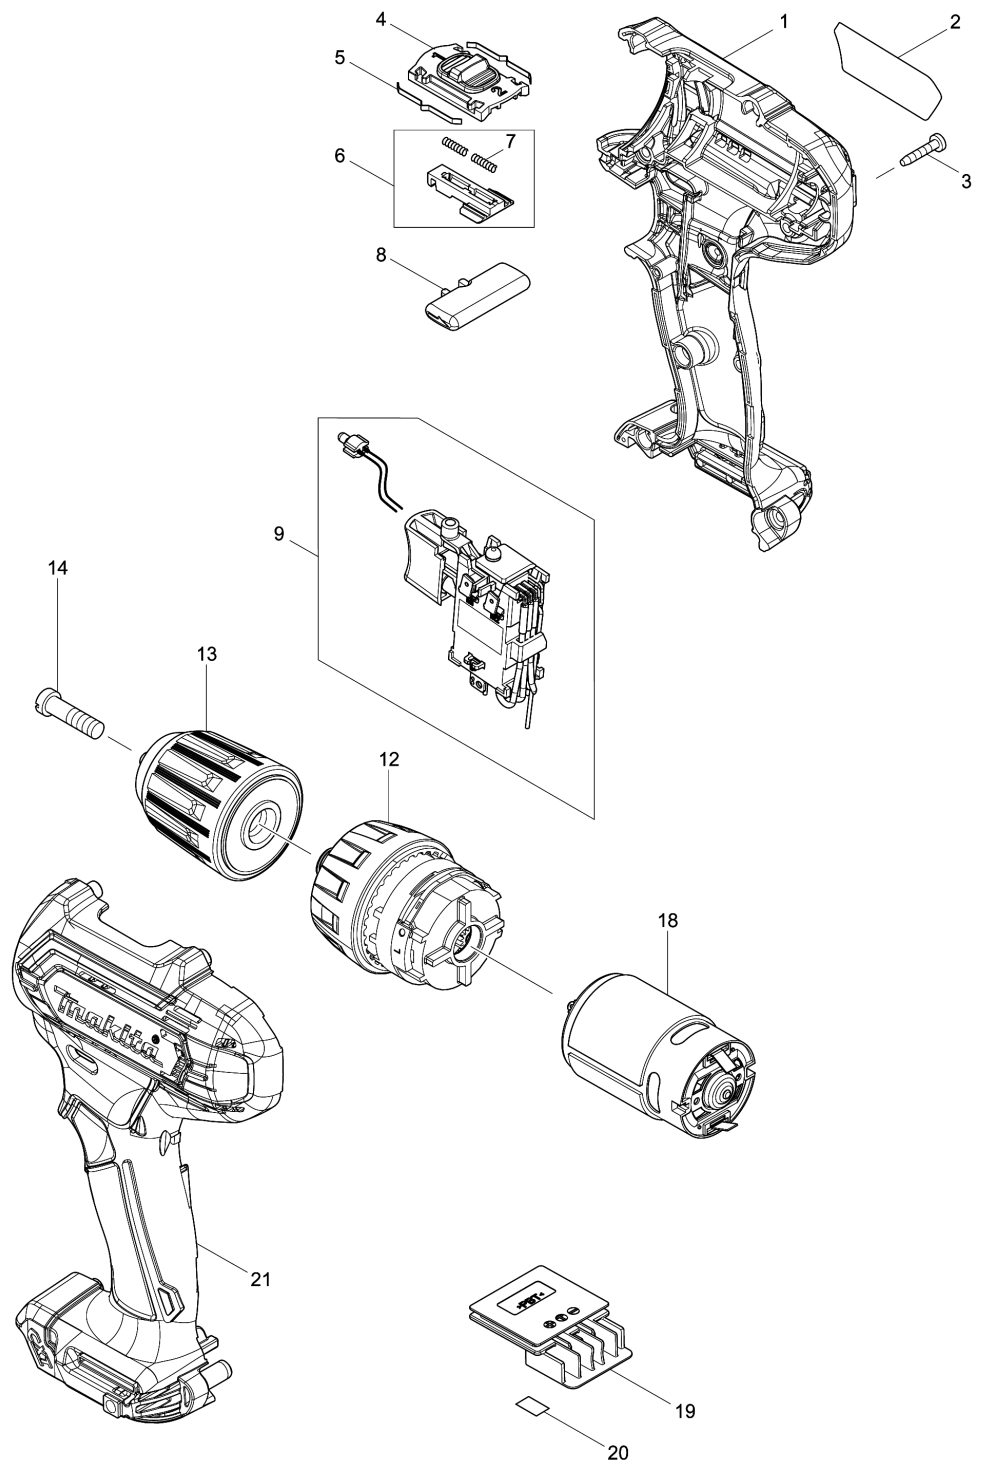

Model No.DF333D CORDLESS DRIVER DRILL

Model No.DF333D CORDLESS DRIVER DRILL

Item	Parts No.	Description	I/C	QTY	New/Old	Opt. 1	Opt. 2	NOTE
001A	183K90-5	HOUSING SET		1				
001B	183K90-5	HOUSING SET		1				
001C	183K90-5	HOUSING SET		1				
001D	183K90-5	HOUSING SET		1				
001E	183L84-6	HOUSING SET		1				
C10	252126-6	HEX. LOCK NUT M4-7		2				
D10		INC. 21						
002	855E35-4	DF333D NAME PLATE		1				
003	266429-2	TAPPING SCREW 3X16		9				
004	459026-3	SPEED CHANGE LEVER		1	*			
004-1	413F37-8	SPEED CHANGE LEVER	S	1				
005	232493-5	LEAF SPRING		2				
006	127127-2	CHANGE LEVER ASSEMBLY		1	*			
D10		INC. 7			*			
006-1	122B84-1	CHANGE LEVER ASSEMBLY	S	1				
D10		INC. 7						
007	233025-1	COMPRESSION SPRING 2		2				
008	456039-5	F/R CHANGE LEVER		1				
009	632J77-3	SWITCH UNIT		1				
C10	620625-0	LED CIRCUIT		1				
012	127125-6	GEAR ASSEMBLY		1				
013	763238-5	KEYLESS DRILL CHUCK 10		1				
014	251468-5	- FLAT HEAD SCREW M6X22		1				
018	629395-8	DC MOTOR		1				
019	644813-5	TERMINAL		1				
020	855E42-7	DF333D SERIAL NO. LABEL		1				
021A	183K90-5	HOUSING SET		1				
021B	183K90-5	HOUSING SET		1				
021C	183K90-5	HOUSING SET		1				
021D	183K90-5	HOUSING SET		1				
021E	183L84-6	HOUSING SET		1				
C10	252126-6	HEX. LOCK NUT M4-7		2				
D10		INC. 1						
A01	251314-2	+ SCREW M4X12		1				
A02	346909-5	HOOK		1				
A03	784202-3	PHILLIPS BIT 2-45		1	*			
A03-1	784043-7	+BIT 2-45	O	1				
A04B	821661-1	PLASTIC CARRYING CASE		1				
C10	417724-5	LATCH		2				
A04C	821661-1	PLASTIC CARRYING CASE		1				
C10	417724-5	LATCH		2				
A04D	821661-1	PLASTIC CARRYING CASE		1				
C10	417724-5	LATCH		2				
A04E	831497-0	TOOL BAG		1				
A05B	818P79-1	DF333DWYE MODEL NO. LABEL		1				
A05C	818P87-2	DF333DWAE MODEL NO. LABEL		1				